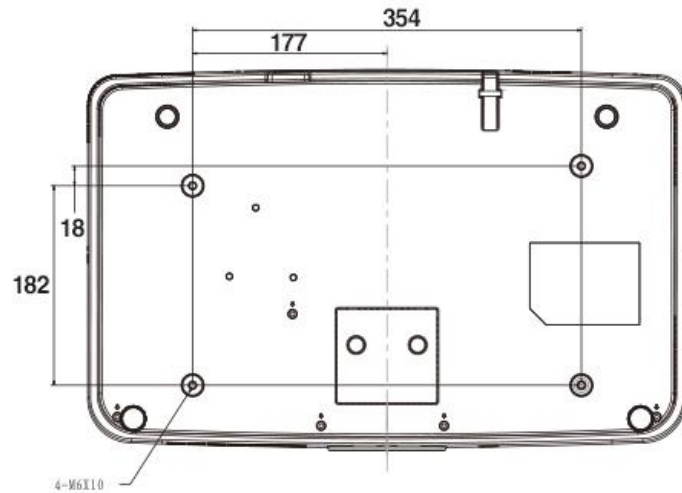

*투사거리표는 약간의 오차가 있을수 있습니다. 참고 용도로만 사용하여 주시기 바랍니다.

다양한 입출력단자

- 1.오디오-Out 2.비디오-In 3.VGA-In 4.HDMI 5.DVI 6.VGA-Out
- 7.LAN 8.USB ×2개 9. 오디오-In 10. RS232C

본체

리모컨

전원케이블

AA배터리

제품 사이즈

사이즈

단위 : mm

Model		RU-600Z
Display Technology		Liquid Crystal Display
LCD Panel		3×0.64" (16:10)
Brightness		6,000ANSI lumens
Resolution		WUXGA (1920×1200)
Contrast		3500000:1
Center to Uniformity		≥90%
Light Source		Laser Diode
Service Life		Normal Model: 20000h , ECO Model: 25000h
Lens		F1.6~2.2, f=16.09mm-25.75mm, Manual zoom (1.6x) , Manual focus
Lens shift		Vertical: +45% (Manual) Horizontal: ±10% (Manual)
Throw Ration		1.13-1.85
Screen Size		30" ~300"
Throw Distance		0.72-12.16m
Keystone Correction		Vertical : ±40°(Auto+Manual) Horizontal : ±15° (Manual)
Input Terminals	PC	VGA (D-sub 15pin) ×1, DVI-D x1
	Audio	Audio in : mini jack ×1 (3.5mm)
	Video	HDMI×1 , Video ×1 (RCA)
	Others	USB×2
Output Terminal		VGA (D-sub 15pin) ×1 , Audio out : Mini-jack ×1 (3.5mm)
Control Terminal		RS232 (D-sub 9pin) ×1 , RJ45×1 (Control)
PC Input Signal		PC-VGA,SVGA,XGA,SXGA,WXGA,WUXGA,UXGA,Mac
Video Input Signal		PAL,SECAM,NTSC,480i,480p,565p,576p,576i,720p,1080,1080i,1080p
Scanning Frequency		Horizontal: 15~90kHz, Vertical: 24-85Hz
Noise		Normal Model: 37db ,ECO Model: 29db
Projection Method		Ceiling/floor, front/rear (Auto Image Rotation)
Speaker		10W×1
Weight		9.5KG
Dimension(W*H*D)		545*128*345mm (not incl.protruded part)
Power Supply		100~240V AC(50/60Hz)
Power Consumption		460W max
Standby Consumption		≤0.5W When Standby mode set to Eco
Operating Temperature		Operating temperature : 0°C~40°C , Operating humidity : 20%~80% (non-condensation)
Standard Accessory		Wireless remote control, power cord