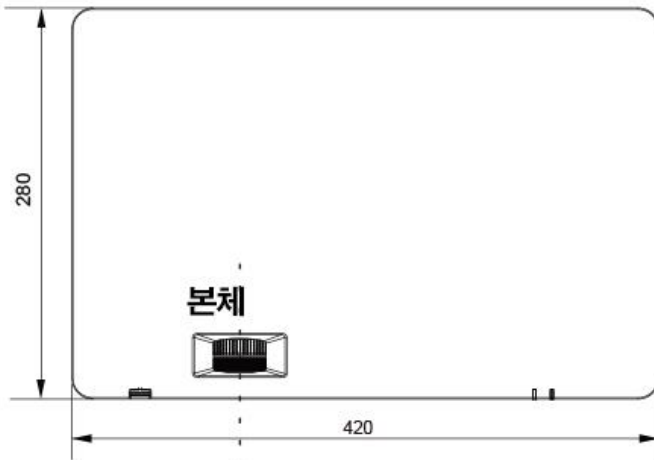

본체

리모컨

전원케이블

AA배터리

제품 사이즈

사이즈

단위: mm

Model		RU-550ZST
Display Technology		Liquid Crystal Display
LCD Panel		3×0.64" (16:10)
Brightness		5,500ANSI lumens
Resolution		WUXGA(1920*1200)
Contrast		1500000:1
Center to Uniformity		≥90%
Light Source		Laser Diode
Service Life		Normal Model: 20000h , ECO Model: 25000h
Throw Ration		0.51
Screen Size		90"~200"
Throw Distance		0.99m~2.20m
Keystone Correction		V: ±40°(Auto+Manual) H: ±15° (Manual)
Input Terminals	PC	VGA in×1
	Audio	Audio in ×1
	Video	HDMI×2, Video in ×1
	Others	USB×2
Output Terminal		Audio out ×1, VGA(D-sub 15pin)x1
Control Terminal		RS232C×1 , RJ45×1
PC Input Signal		PC-VGA,SVGA,XGA,SXGA,WXGA,WUXGA,UXGA,Mac
Video Input Signal		PAL,SECAM,NTSC,480i,480p,576p,576i,720p,1080i,1080p
Scanning Frequency		Horizontal: 15~90kHz, Vertical: 24-85Hz
Noise		Normal: 35dB, ECO:28dB
Projection Method		Ceiling/floor, front/rear(Auto Image Rotation)
Speaker		10W×1
Weight		5.5KG
Dimension(W*H*D)		420*100*280mm (not incl.protruded part)
Power Supply		100~240V AC(50/60Hz)
Power Consumption		285W
Standby Consumption		≤0.3W When standby set to Eco
Operating Temperature		Operating temperature: 0°C-40°C , Operating humidity: 20%~80% (non-condensation)
Standard Accessory		Wireless remote control ,Power cord