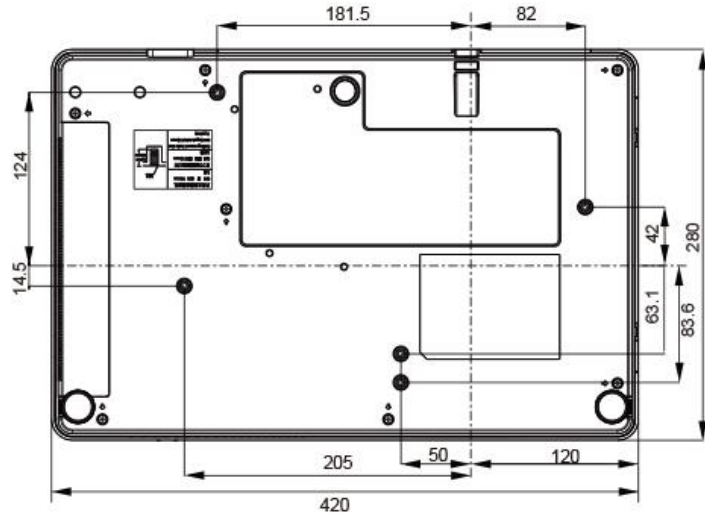

\*투사거리표는 약간의 오차가 있을수 있습니다. 참고 용도로만 사용하여 주시기 바랍니다.

다양한 입출력 단자

- 1. 키패드 2.VGA-In1 3.VGA-In/Out<sup>\*</sup> 4.HDMI-In1 5.HDMI-In2 6.USB1 7.USB2
- 8.LAN 9.파워 10.RS232C 11.오디오-Out 12.오디오-In 13.비디오-In

\*입력과 출력이 가능한 단자

본체

리모컨

전원케이블

AA배터리

제품 사이즈

사이즈

단위: mm

Model		RU-550ZST
Display Technology		Liquid Crystal Display
LCD Panel		3×0.64" (16:10)
Brightness		5,500ANSI lumens
Resolution		WUXGA(1920*1200)
Contrast		1500000:1
Center to Uniformity		≥90%
Light Source		Laser Diode
Service Life		Normal Model: 20000h , ECO Model: 25000h
Throw Ration		0.51
Screen Size		90"~200"
Throw Distance		0.99m~2.20m
Keystone Correction		V: ±40°(Auto+Manual) H: ±15° (Manual)
Input Terminals	PC	VGA in×1
	Audio	Audio in ×1
	Video	HDMI×2, Video in ×1
	Others	USB×2
Output Terminal		Audio out ×1, VGA(D-sub 15pin)x1
Control Terminal		RS232C×1 , RJ45×1
PC Input Signal		PC-VGA,SVGA,XGA,SXGA,WXGA,WUXGA,UXGA,Mac
Video Input Signal		PAL,SECAM,NTSC,480i,480p,576p,576i,720p,1080i,1080p
Scanning Frequency		Horizontal: 15~90kHz, Vertical: 24-85Hz
Noise		Normal: 35dB, ECO:28dB
Projection Method		Ceiling/floor, front/rear(Auto Image Rotation)
Speaker		10W×1
Weight		5.5KG
Dimension(W*H*D)		420*100*280mm (not incl.protruded part)
Power Supply		100~240V AC(50/60Hz)
Power Consumption		285W
Standby Consumption		≤0.3W When standby set to Eco
Operating Temperature		Operating temperature: 0°C-40°C , Operating humidity: 20%~80% (non-condensation)
Standard Accessory		Wireless remote control ,Power cord