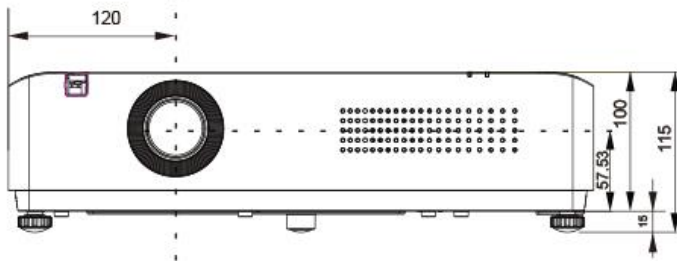

본체

리모컨

전원케이블

AA배터리

제품 사이즈

사이즈

단위: mm

Model		RU-550ZST
Display Technology		Liquid Crystal Display
LCD Panel		3×0.64" (16:10)
Brightness		5,500ANSI lumens
Resolution		WUXGA(1920*1200)
Contrast		1500000:1
Center to Uniformity		≥90%
Light Source		Laser Diode
Service Life		Normal Model: 20000h , ECO Model: 25000h
Throw Ration		0.51
Screen Size		90"~200"
Throw Distance		0.99m~2.20m
Keystone Correction		V: ±40°(Auto+Manual) H: ±15° (Manual)
Input Terminals	PC	VGA in×1
	Audio	Audio in ×1
	Video	HDMI×2, Video in ×1
	Others	USB×2
Output Terminal		Audio out ×1, VGA(D-sub 15pin)x1
Control Terminal		RS232C×1 , RJ45×1
PC Input Signal		PC-VGA,SVGA,XGA,SXGA,WXGA,WUXGA,UXGA,Mac
Video Input Signal		PAL,SECAM,NTSC,480i,480p,576p,576i,720p,1080i,1080p
Scanning Frequency		Horizontal: 15~90kHz, Vertical: 24-85Hz
Noise		Normal: 35dB, ECO:28dB
Projection Method		Ceiling/floor, front/rear(Auto Image Rotation)
Speaker		10W×1
Weight		5.5KG
Dimension(W*H*D)		420*100*280mm (not incl.protruded part)
Power Supply		100~240V AC(50/60Hz)
Power Consumption		285W
Standby Consumption		≤0.3W When standby set to Eco
Operating Temperature		Operating temperature: 0°C-40°C , Operating humidity: 20%~80% (non-condensation)
Standard Accessory		Wireless remote control ,Power cord