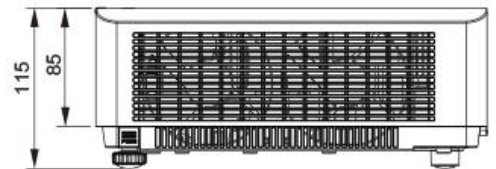

본체

리모컨

전원케이블

AA배터리

제품 사이즈

사이즈

단위: mm

Model		RU-550ZST
Display Technology		Liquid Crystal Display
LCD Panel		3×0.64" (16:10)
Brightness		5,500ANSI lumens
Resolution		WUXGA(1920*1200)
Contrast		1500000:1
Center to Uniformity		≥90%
Light Source		Laser Diode
Service Life		Normal Model: 20000h , ECO Model: 25000h
Throw Ration		0.51
Screen Size		90"~200"
Throw Distance		0.99m~2.20m
Keystone Correction		V: ±40°(Auto+Manual) H: ±15° (Manual)
Input Terminals	PC	VGA in×1
	Audio	Audio in ×1
	Video	HDMI×2, Video in ×1
	Others	USB×2
Output Terminal		Audio out ×1, VGA(D-sub 15pin)x1
Control Terminal		RS232C×1 , RJ45×1
PC Input Signal		PC-VGA,SVGA,XGA,SXGA,WXGA,WUXGA,UXGA,Mac
Video Input Signal		PAL,SECAM,NTSC,480i,480p,576p,576i,720p,1080i,1080p
Scanning Frequency		Horizontal: 15~90kHz, Vertical: 24-85Hz
Noise		Normal: 35dB, ECO:28dB
Projection Method		Ceiling/floor, front/rear(Auto Image Rotation)
Speaker		10W×1
Weight		5.5KG
Dimension(W*H*D)		420*100*280mm (not incl.protruded part)
Power Supply		100~240V AC(50/60Hz)
Power Consumption		285W
Standby Consumption		≤0.3W When standby set to Eco
Operating Temperature		Operating temperature: 0°C-40°C , Operating humidity: 20%~80% (non-condensation)
Standard Accessory		Wireless remote control ,Power cord