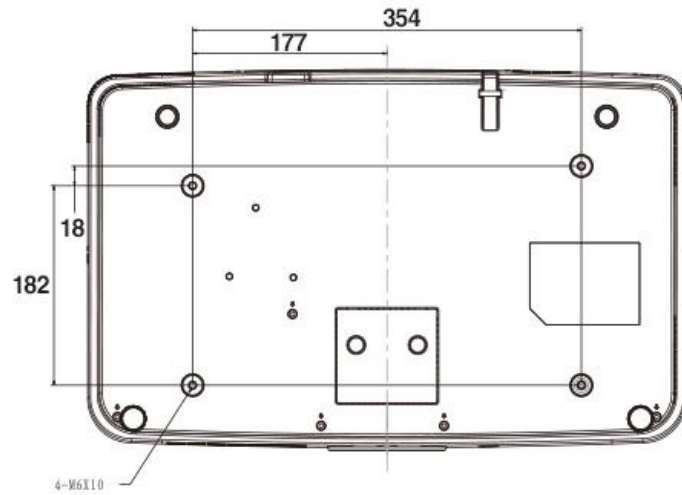

*투사거리표는 약간의 오차가 있을수 있습니다. 참고 용도로만 사용하여 주시기 바랍니다.

다양한 입출력단자

- 1.오디오-Out 2.비디오-In 3.VGA-In 4.HDMI 5.DVI 6.VGA-Out
- 7.LAN 8.USB ×2개 9. 오디오-In 10. RS232C

본체

리모컨

전원케이블

AA배터리

제품 사이즈

사이즈

단위 : mm

Model		LU-600Z
Display Technology		Liquid Crystal Display
LCD Panel		3×0.64" (16:10)
Brightness		6,000ANSI lumens
Resolution		WUXGA(1920*1200)
Contrast		3500000:1
Center to Uniformity		≥90%
Light Source		Laser Diode
Service Life		Normal Model: 20000h , ECO Model: 25000h
Lens		F2.0~2.16, f=9.77~11.32mm, Manual zoom(1.2x),Manual focus
Lens shift		Up: 35%(Manual);Down 5% (Manual) Horizontal: ±10% (Manual)
Throw Ratio		1.14-1.84
Screen Size		60" ~300"
Throw Distance		0.86~5.16m
Keystone Correction		Vertical: ±40%(Auto+Manual) Horizontal: ±15° (Manual)
Input Terminals	PC	VGA (D-sub 15pin) ×1, DVI-D×1
	Audio	Audio in: mini jack ×1 (3.5mm)
	Video	HDMI×1, Video ×1 (RCA)
	Others	USB×2
Output Terminal		VGA (D-sub 15pin) ×1, Audio out: Mini-jack ×1 (3.5mm)
Control Terminal		RS232 (D-sub 9pin) ×1 , RJ45×1 (Control)
PC Input Signal		PC-VGA,SVGA,XGA,SXGA,WXGA,WUXGA,UXGA,Mac
Video Input Signal		PAL,SECAM,NTSC,480i,480p,565p,576p,576i,720p,1080,1080i,1080p
Scanning Frequency		Horizontal: 15~90kHz, Vertical: 24~80Hz
Noise		Normal Model: 37db ,ECO Model: 29db
Projection Method		Ceiling/floor, front/rear (Auto Image Rotation)
Speaker		10W×1
Weight		9.5KG
Dimension(W*H*D)		545*128*345mm (not incl.protruded part)
Power Supply		100~240V AC(50/60Hz)
Power Consumption		460Wmax
Standby Consumption		≤0.5W When standby mode set to ECO
Operating Temperature		Operating temperature : 0°C~40°C , Operating humidity : 20%~80% (non-condensation)
Standard Accessory		wireless remote control, power cord